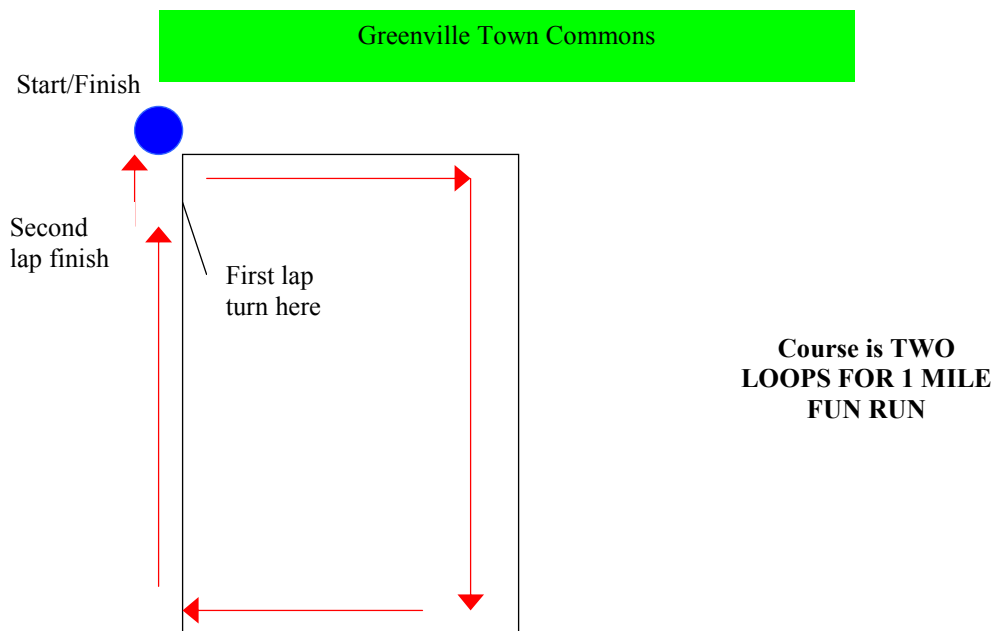

## 5k RACE ROUTE

### 1 mile

- Start at 1<sup>st</sup> and Reade facing East
- Go east on 1<sup>st</sup> Street
- Turn into Willis parking lot
- Follow cones
- Turn right and end of lot
- Turn right on Reade
- 1<sup>st</sup> lap, turn right back into parking lot
- Repeat above
- 2<sup>nd</sup> lap, finish at corner of 1<sup>st</sup> and Reade

**FLAT OUT 1 MILE RACE  
ROUTE**